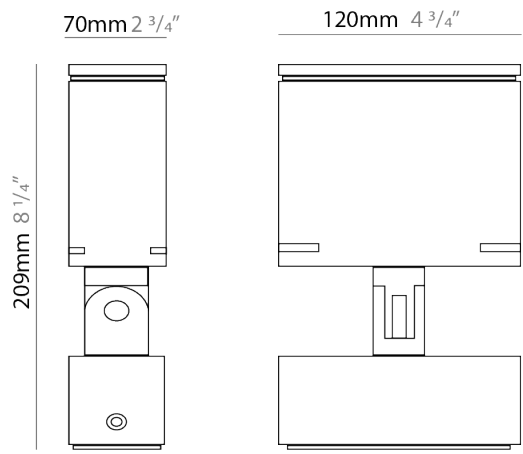

TARGET SURFACE

E9F233-

base number   Finish Options   Lens Options

1. To build a product code in our configurator select the specify button on the base model # product page
2. To build a manual product code on this datasheet choose from the options listed below in blue font and add the suffix to the base model #

GENERAL

Series: Target
Brand: Platek
Division: Exterior
Mounting Type: Surface
Mounting Location: Above Ground
Subcategory: Flood

PHYSICAL

Shape: Rectangle
Length (mm): 120
Length (in): 4 3/4
Width (mm): 70
Width (in): 2 3/4
Height (mm): 213
Height (in): 8 3/8
Light Distribution: Adjustable / Direct
Screws: A4 stainless steel
Diffuser: Clear tempered glass
Fixture Finish: BLK / WHI / GRY / COR / ANT / BRZ
Fixture Material: Aluminum Die Cast
Cable Details: 2000mm Cable

ELECTRICAL

Lamp Type: LED
Total Output Wattage (W): 16
Dimming: DMX
Driver Included: No
Driver Location: Remote
Driver Type: Constant Current - Universal
Driver Class: Class 2
Input Voltage (V): 120 - 277
Constant Current (MA): 700

LED

Number of LEDs: 8
Color Temperature (°K): RGBW
CRI: >80 CRI
Lamp Life (hrs): 60000
Special LEDs offerings: RGBW

OPTICAL

Optic°: 9 / 24 / 48 / ELL
Adjustability: Rotational 330°; Tilt 90°

RATINGS AND CERTIFICATIONS

Certified By: Certified for North American Standards
IP Rating: IP66
IK Rating: IK08
Bug Rating: B1 U0 G0